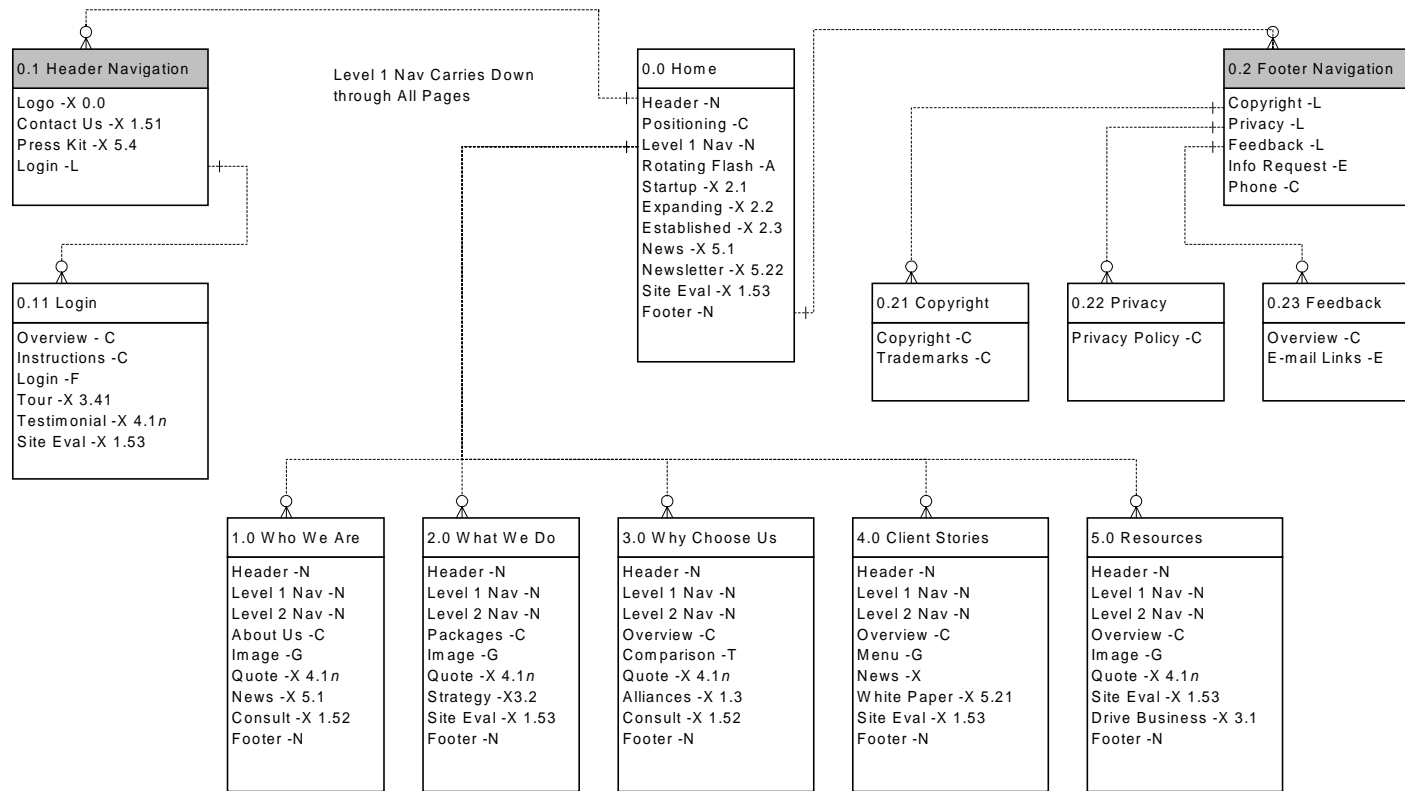

Site Schematic – Home to Level 1

Legend

- A = Animation
- C = Copy
- F = Form
- G = Graphic file
- L = Direct Link
- M = Media file
- T = Table
- X = Crosslink

Site Schematic – 1.0 Who We Are

Site Schematic – 2.0 What We Do & 3.0 Why Choose Us

Site Schematic – 4.0 Client Stories & 5.0 Resources