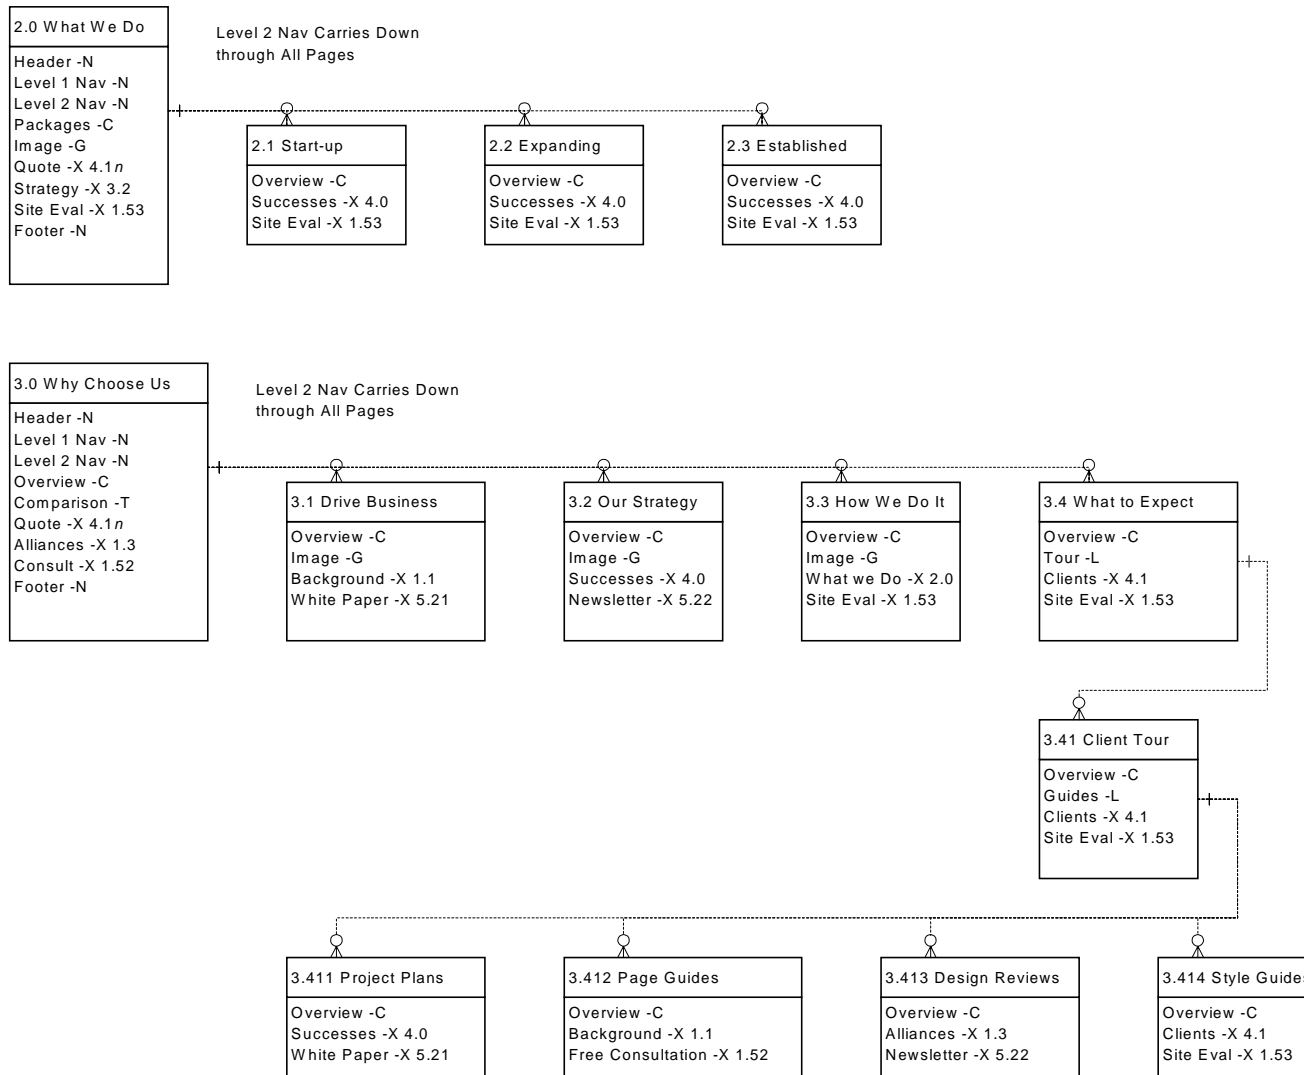

Site Schematic – Home to Level 1

Legend

- A = Animation
- C = Copy
- F = Form
- G = Graphic file
- L = Direct Link
- M = Media file
- T = Table
- X = Crosslink

Site Schematic – 1.0 Who We Are

Site Schematic – 2.0 What We Do & 3.0 Why Choose Us

Site Schematic – 4.0 Client Stories & 5.0 Resources